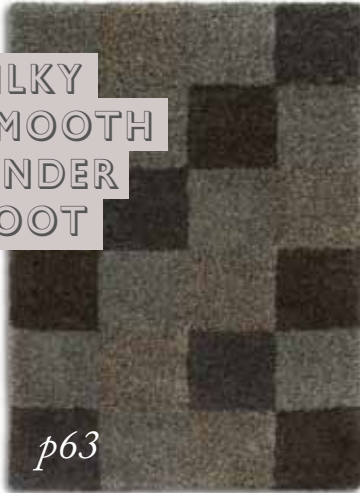

SILKY
SMOOTH
UNDER
FOOT