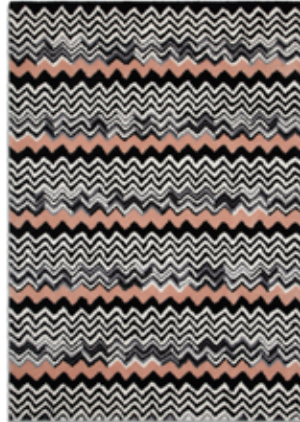

AZTEC

Contrasting colours zig-zag together to create this beautiful fashion-inspired rug. Two new colours have been introduced to the range for the Autumn/Winter season.

Buy online www.plantationrug.co.uk

AZT04

Material 100% Wool

Sizes & Prices Rectangle 120 x 170cm **£150**, 150 x 230cm **£250**