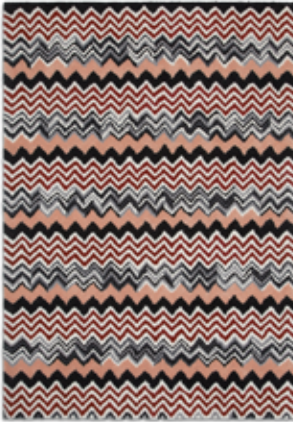

AZTEC

Contrasting colours zig-zag together to create this beautiful fashion-inspired rug. Two new colours have been introduced to the range for the Autumn/Winter season.

Buy online www.plantationrug.co.uk

AZT03